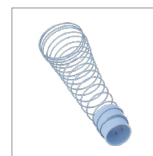

RIP5602
Flexible hot air hose 125cm d50mm

CVK62
Drying bag for back seats

CVK32 (X2)
Drying bags for front seats

RIP1305 (X2)
Drying bags for car mats

COF5009 (X2)
Crosses for drying car mats

CVK61 (X4)
Air diffuser (Spring+cuff)