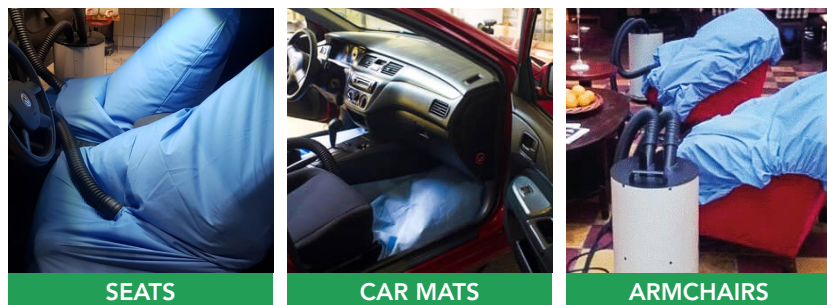

VEHICLE LINE

COD. BF350

CARFON

Professional air dryer for car interiors

SEATS

CAR MATS

ARMCHAIRS

- 1 HANDLE
- 2 DOUBLE HOT AIR OUTLET
- 3 STEEL FRAME
- 4 SILENT BRUSHLESS ENGINE
- 5 FLEXIBLE AIR HOSES
- 6 DRYING BAGS FOR FRONT AND BACK SEATS
- 7 BAGS WITH CROSSES TO DRY CAR MATS
- 8 WHEELS
- 9 POWER/HOT-COLD AIR SWITCH

VERSIONS AVAILABLE

BF351 "CARFON OPEN"	2800W 220/240V 50/60HZ + 2 FLEXIBLE AIR HOSES
BF350 "CARFON"	2800W 220/240V 50/60HZ + 2 FLEXIBLE AIR HOSES, "BAGS" KIT KITFON1

APPLICATIONS

- DRYING OF CAR INTERIORS
- DRYING OF MATTRESSES, SOFAS AND ARMCHAIRS